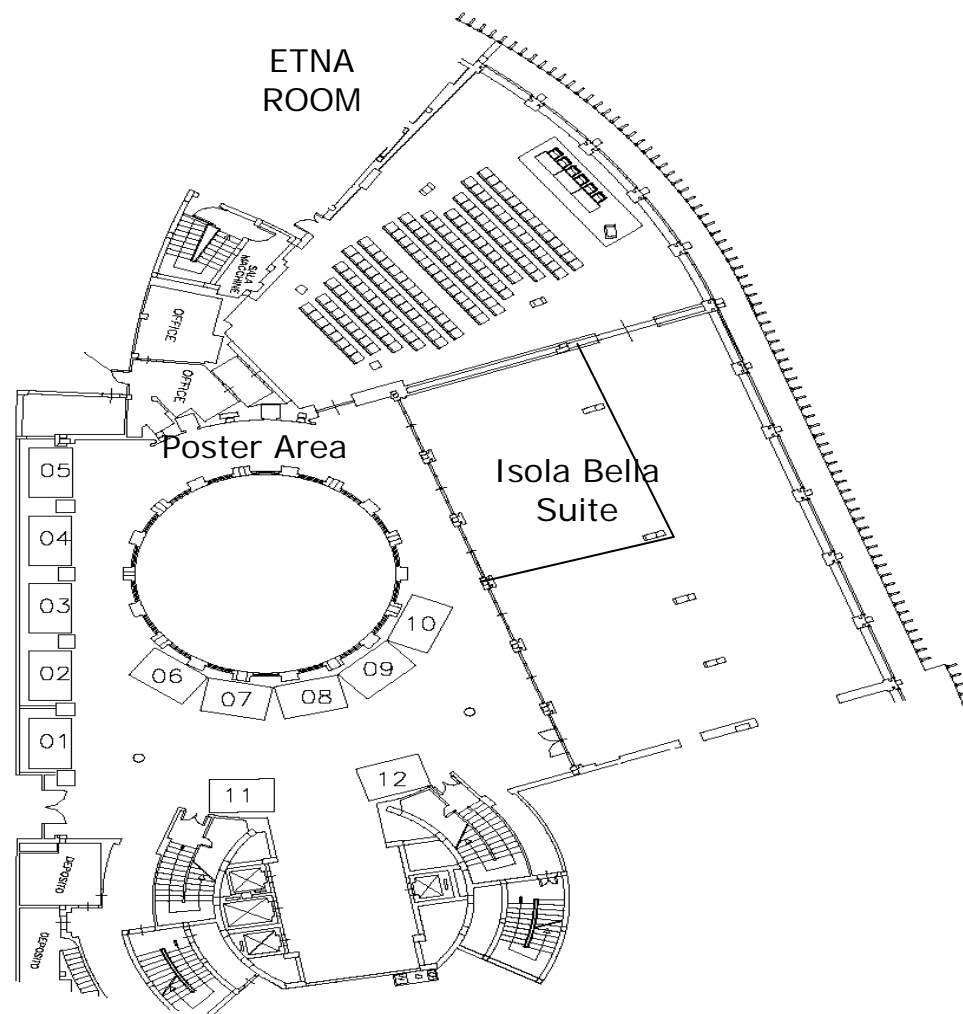

CONGRESS VENUE MAP

GROUND FLOOR

MCM 2007

Capotaormina Hotel

Alcantara Suite

93 sqm. (12x7,80x3,40)

Taormina Suite

93 sqm. (12x7,80x3,40)

Castelmola Suite

40 sqm. (7,80x5,20x3,40)

(following) CONGRESS VENUE MAP

FIRST FLOOR
MCM 2007
Capotaormina Hotel

Stand: sqm. 3x2
from n°. 1 to n°. 12

Isola Bella Suite
88 sqm. (11x8)

(following) CONGRESS VENUE MAP

SECOND FLOOR

MCM 2007

Capotaormina Hotel

Sicilia Room