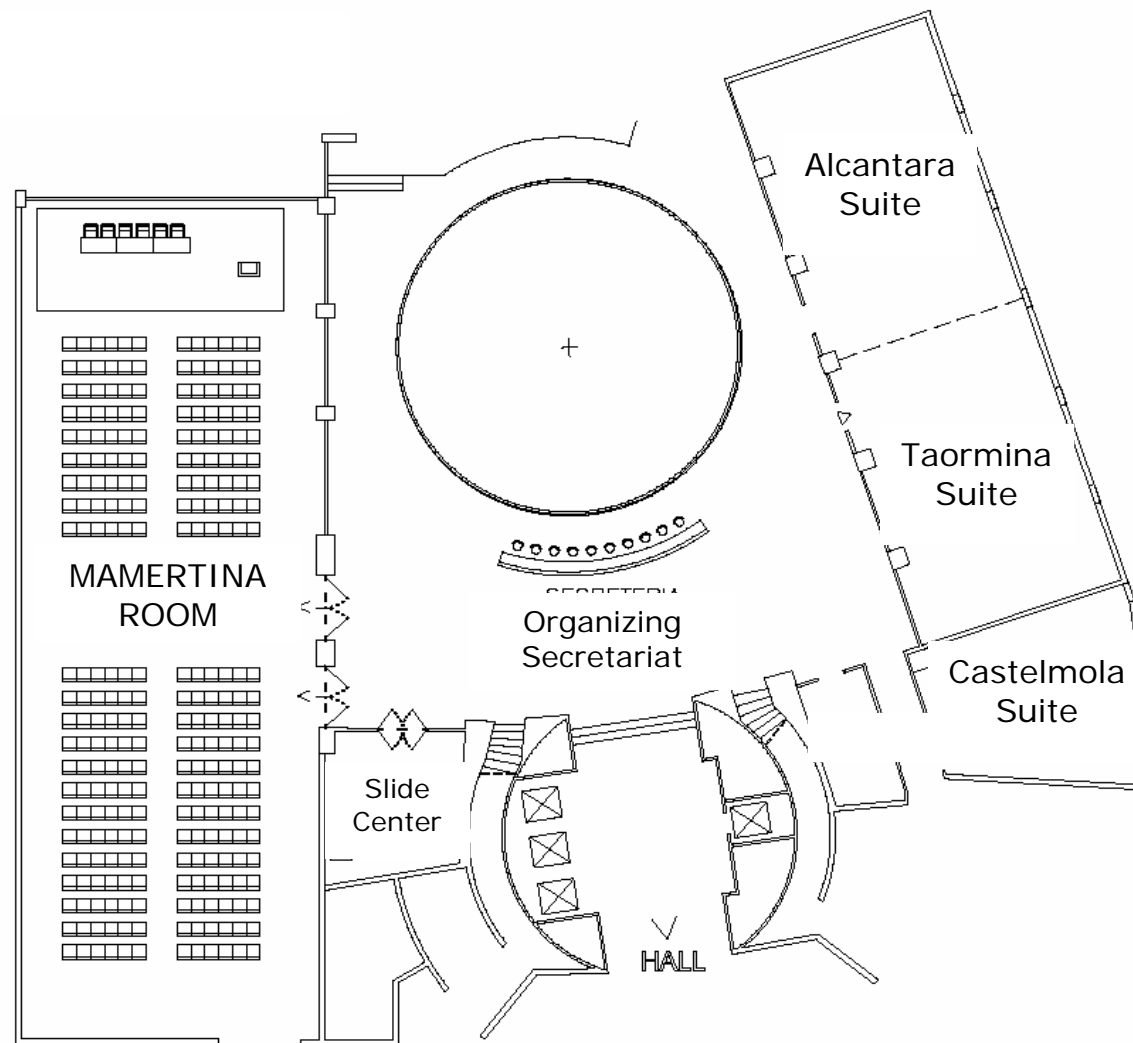

CONGRESS VENUE MAP

GROUND FLOOR

MCM 2007

Capotaormina Hotel

Alcantara Suite

93 sqm. (12x7,80x3,40)

Taormina Suite

93 sqm. (12x7,80x3,40)

Castelmola Suite

40 sqm. (7,80x5,20x3,40)

(following) CONGRESS VENUE MAP

FIRST FLOOR
MCM 2007
Capotaormina Hotel

Stand: sqm. 3x2
from n°. 1 to n°. 12

Isola Bella Suite
88 sqm. (11x8)

(following) CONGRESS VENUE MAP

SECOND FLOOR

MCM 2007

Capotaormina Hotel

Sicilia Room